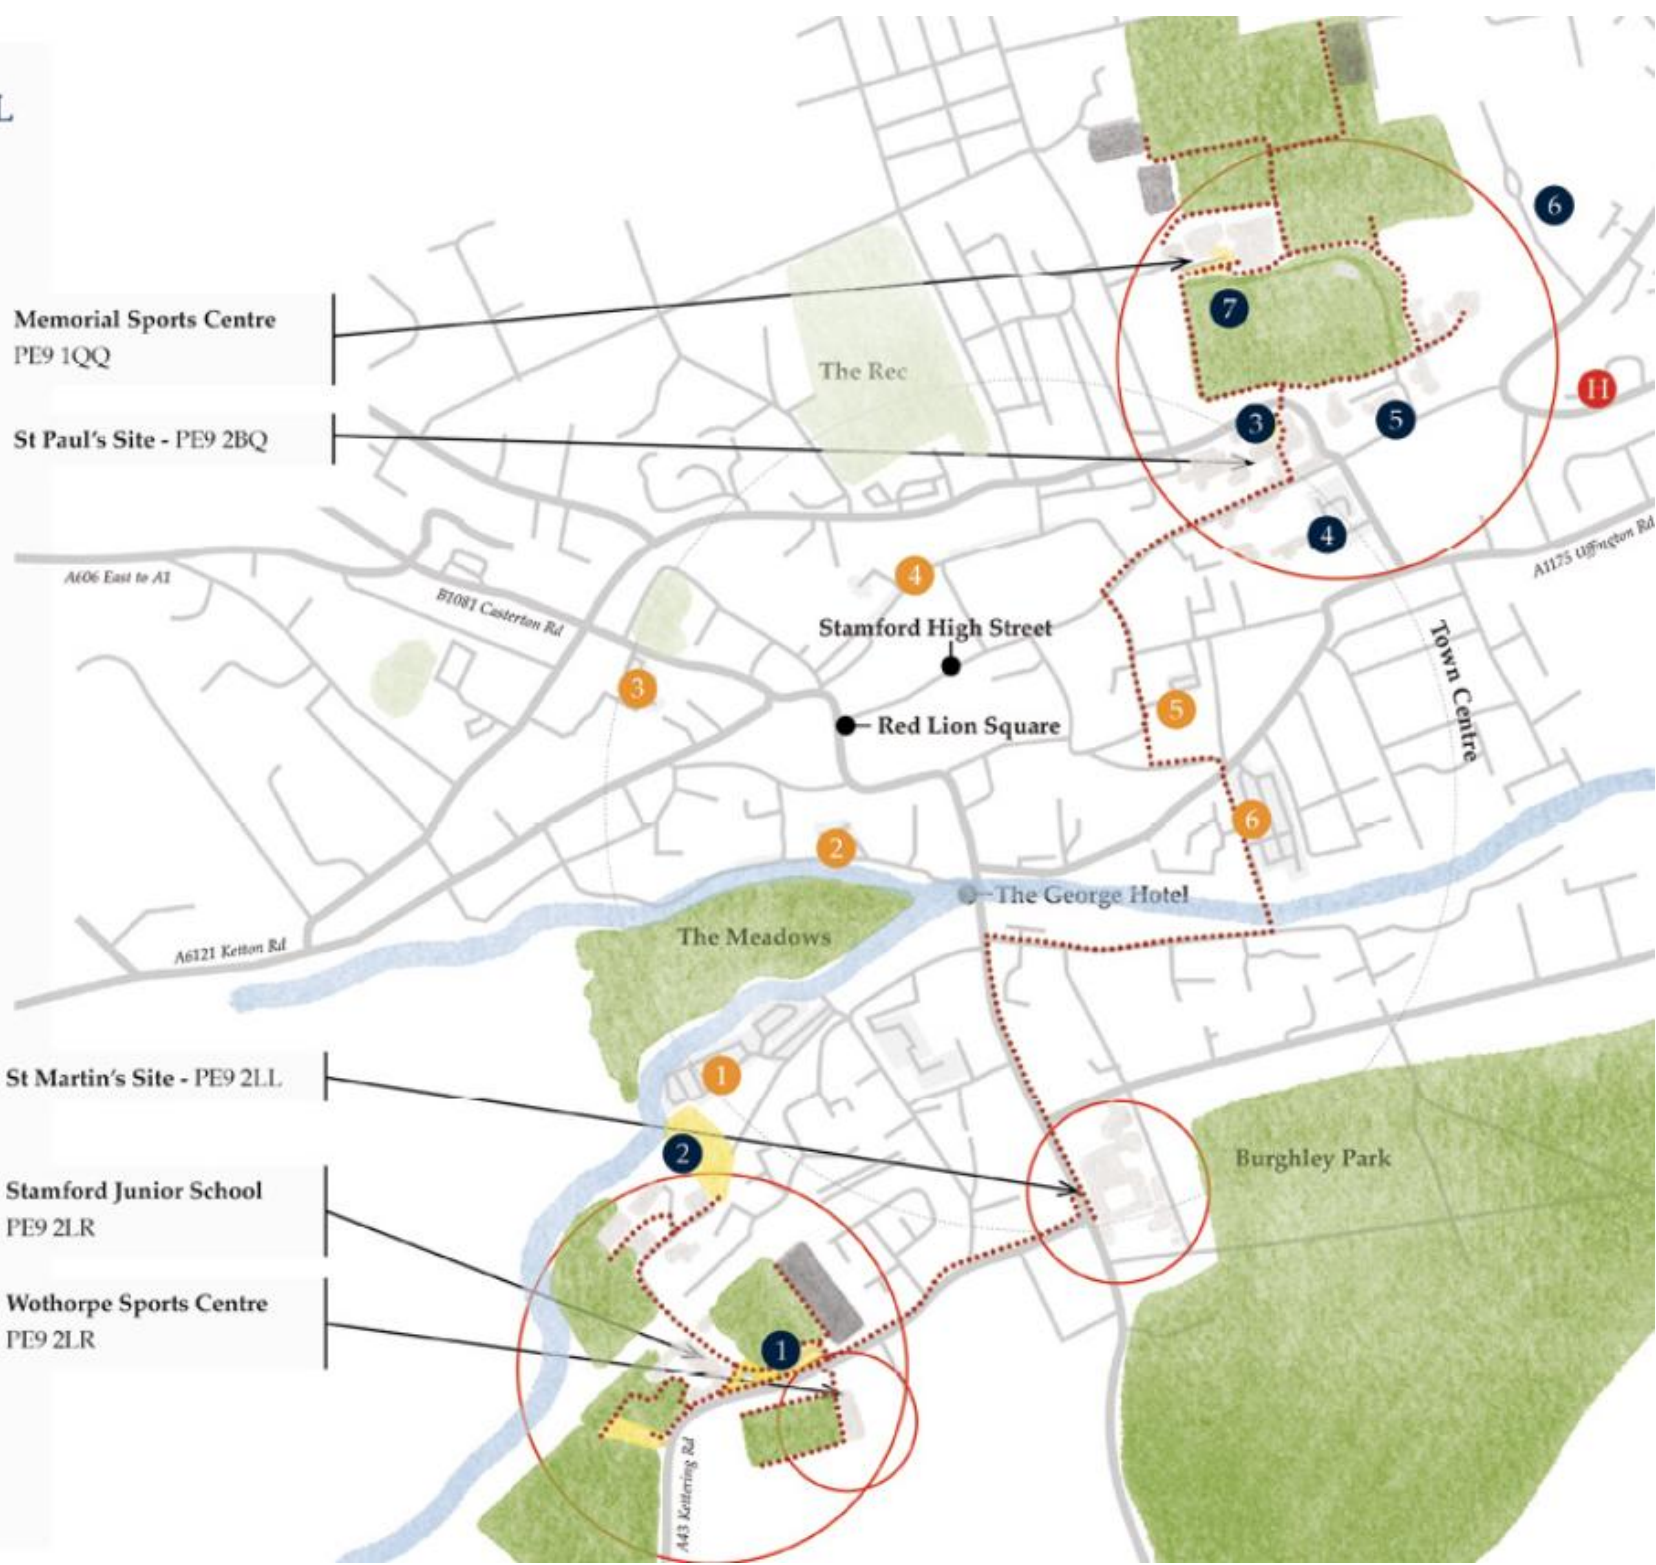

**Stamford School Car Parks:**

1. SJS Front of School - PE9 2LR
2. SJS Preschool - PE9 2WB
3. School House - PE9 1QF
4. Brazenose - PE9 2BE
5. LMS and Southfields- PE9 2BQ
6. The Dell - Events only - PE9 1UD
7. Memorial Sports Centre - PE9 1QQ  
*(Staff and Squash Club members only)*

**Stamford School Sites**

- Kettering Road (Junior)
- Wothorpe Centre
- St. Paul's (Senior)
- St. Martin's (Sixth Form)

**Local Landmarks**

- Stamford Hospital

**Main route between our sites**

*It takes about 15 minutes to walk from the Junior School to Senior School Sports Centre and all paths are tarmacked.*

Memorial Sports Centre  
PE9 1QQ

St Paul's Site - PE9 2BQ

St Martin's Site - PE9 2LL

Stamford Junior School  
PE9 2LR

Wothorpe Sports Centre  
PE9 2LR

6

7

3

2

1

11

A606 East to A1

B1081 Casterton Rd

Stamford High Street

Red Lion Square

The George Hotel